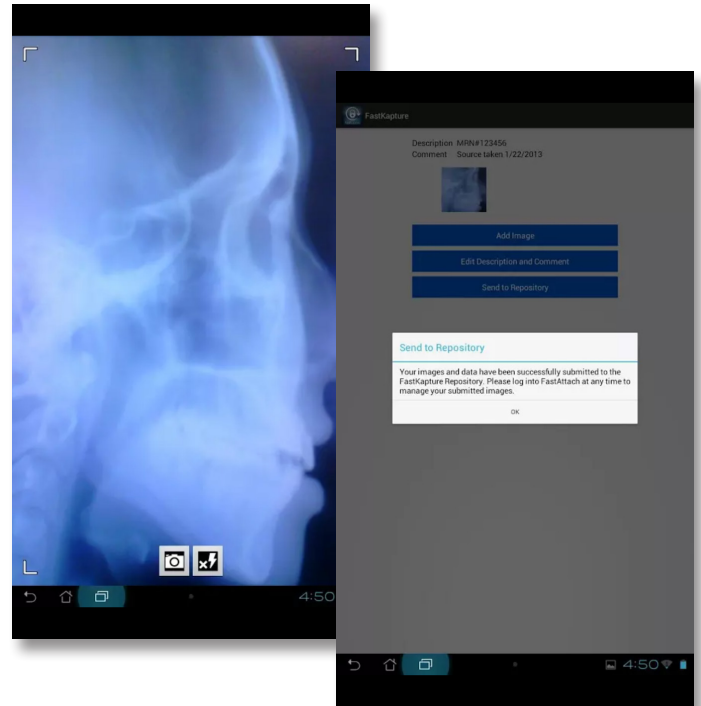

The *FastKapture* app simplifies the task of dental image capture and transmission with a safe, easy-to-use smartphone application. This free mobile app allows you to use the camera on your portable device to capture and upload indexed dental images and documents directly to the *FastAttach* software. Images are NOT stored on your mobile device, rather uploaded directly into the *FastAttach* application.

Seamless integration with *FastAttach* software

The *FastKapture* app works seamlessly with the *FastAttach* software to offer another convenient method for securely capturing and transmitting documentation. Even if your office hasn't gone digital yet, you can still use the *FastAttach* service by simply downloading the *FastKapture* app for your image capture. Best of all, images captured using the *FastKapture* app are not stored on your mobile device, eliminating the risk of compromised protected health information.

The *FastKapture* app allows you to:

- Capture, index and transmit documents and images from your mobile device
- Provide secure document and image capture and transmission
- Eliminate the need for a scanner

- Improve your revenue cycle
- Access images online 24/7 through your existing *FastAttach* account

Experienced customer support

If you have any questions about the *FastAttach* software or *FastKapture* app, NEA's experienced support team is ready to help. We provide prompt, courteous service including best practice guidance on how to simplify document capture and image review.

- Skilled implementation and support teams
- Unlimited customer service and support
- Online chat support

Download the *FastKapture* app from the Google® Play® Store or App Store for your Android® or Apple® device.